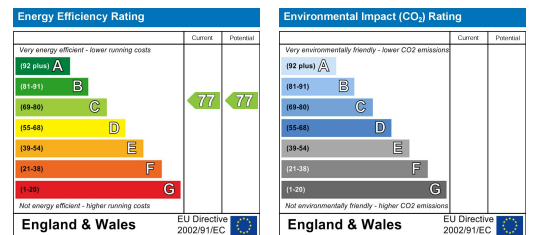

HERITAGE

ESTATE AGENCY & PROPERTY MANAGEMENT

VIEWING By appointment through 'Heritage'

Tel: (0121) 443 5900

Fax: (0121) 443 5901

E-mail:- info@heritage-estates.co.uk

Website:- www.heritage-estates.co.uk

Our opening times are:-

Monday - Friday 9.00am - 5.30pm

Saturdays - 9.30am - 4.00pm

Appointments outside these hours can be arranged and you should not hesitate to contact us should this be required.

LETTINGS AND PROPERTY MANAGEMENT If you would like to rent your property out or are looking for a property to rent, please request further information from our Lettings Department.

www.heritage-estates.co.uk